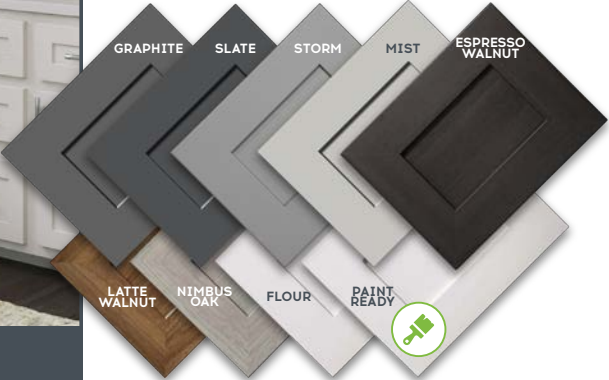

We are constantly delivering new items and enhancements to our product line. Please check with your local sales rep for our most current product information.

PRODUCT MENU

DOOR STYLES AND COLORS

Flour Shaker

SHAKER: Our classic Shaker door available in 8 colors and a primed-for-paint option.

Shaker Fusion Storm

FUSION: Slab drawer fronts in combination with 5-piece door fronts.

DOOR STYLES AND COLORS

Snow Gloss Slab

SLAB: A clean, modern look available in 9 colors and a primed-for-paint option.

Graphite Slide

SLIDE: An enhanced shaker style available in 4 colors.

HANDLES, PULLS & KNOBS

Bar Pull

Satin Nickel & Matte Black
4-1/2", 6"; 2" T-Knob;
1-1/4" Round Knob

Loft

Satin Nickel, Chrome,
Matte Black, Rose Gold
4-5/8", 5-7/8"; 15/16" Knob

Square

Satin Nickel, Chrome,
Matte Black, Rose Gold
4-1/4", 5-7/16"; 15/16" Knob

Scan here
to see all
door styles
and colors.

Scan here
to see all
pull
styles.