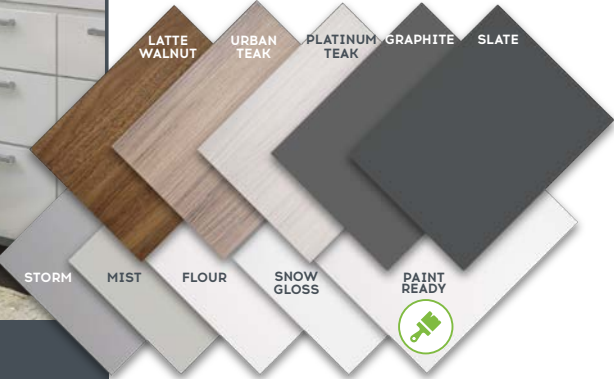

We are constantly delivering new items and enhancements to our product line. Please check with your local sales rep for our most current product information.

PRODUCT MENU

DOOR STYLES AND COLORS

Flour Shaker

SHAKER: Our classic Shaker door available in 8 colors and a primed-for-paint option.

Shaker Fusion Storm

FUSION: Slab drawer fronts in combination with 5-piece door fronts.

DOOR STYLES AND COLORS

Snow Gloss Slab

SLAB: A clean, modern look available in 9 colors and a primed-for-paint option.

Graphite Slide

SLIDE: An enhanced shaker style available in 4 colors.

HANDLES, PULLS & KNOBS

Bar Pull

Satin Nickel & Matte Black
4-1/2", 6"; 2" T-Knob;
1-1/4" Round Knob

Loft

Satin Nickel, Chrome,
Matte Black, Rose Gold
4-5/8", 5-7/8"; 15/16" Knob

Square

Satin Nickel, Chrome,
Matte Black, Rose Gold
4-1/4", 5-7/16"; 15/16" Knob

Scan here
to see all
door styles
and colors.

Scan here
to see all
pull
styles.