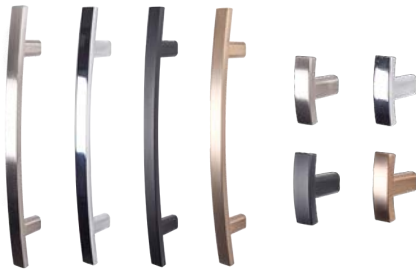

SHAKER: Our classic Shaker door available in 8 colors and a primed-for-paint option.

Shaker Fusion Storm

FUSION: Slab drawer fronts in combination with 5-piece door fronts.

DOOR STYLES AND COLORS

Snow Gloss Slab

SLAB: A clean, modern look available in 9 colors and a primed-for-paint option.

Graphite Slide

SLIDE: An enhanced shaker style available in 4 colors.

HANDLES, PULLS & KNOBS

Bar Pull

Satin Nickel & Matte Black
4-1/2", 6"; 2" T-Knob;
1-1/4" Round Knob

Artisan

Satin Nickel, Chrome,
Matte Black, Rose Gold
4-3/4", 6-1/16"; 1-7/32" Knob

Cottage

Satin Nickel, Chrome,
Matte Black, Rose Gold
4-1/2", 5-7/8"; 1-7/32" Knob

Arch

Satin Nickel, Chrome,
Matte Black, Rose Gold
6", 7-1/8"; 1-7/16" Knob

Loft

Satin Nickel, Chrome,
Matte Black, Rose Gold
4-5/8", 5-7/8"; 15/16" Knob

Square

Satin Nickel, Chrome,
Matte Black, Rose Gold
4-1/4", 5-7/16"; 15/16" Knob

Scan here
to see all
door styles
and colors.

Scan here
to see all
pull
styles.