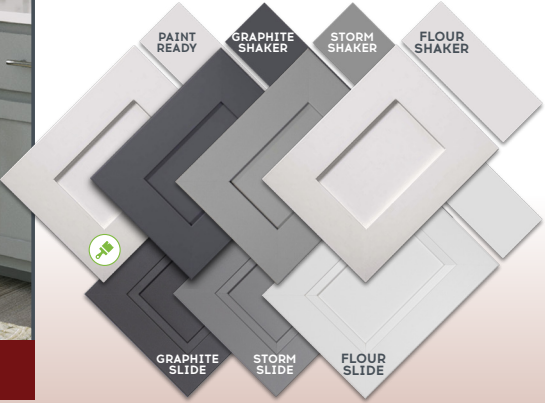

We are constantly delivering new items and enhancements to our product line. Please contact your sales rep for the most current product information.

PRODUCT MENU

DOOR STYLES AND COLORS

Flour Shaker

SHAKER: Our classic Shaker door available in 7 colors and a primed-for-paint option.

Shaker Fusion Storm

FUSION: Slab drawer fronts in combination with 5-piece door fronts.

DOOR STYLES AND COLORS

SLAB: A clean, modern look available in 7 colors and a primed-for-paint option.

SLIDE: An enhanced shaker style available in 4 colors.

Arch

Satin Nickel, Chrome,
Matte Black, Rose Gold
6", 7-1/8"; 1-7/16" Knob

Loft

Satin Nickel, Chrome,
Matte Black, Rose Gold
4-5/8", 5-7/8"; 15/16" Knob

Square

Satin Nickel, Chrome,
Matte Black, Rose Gold
4-1/4", 5-7/16"; 15/16" Knob