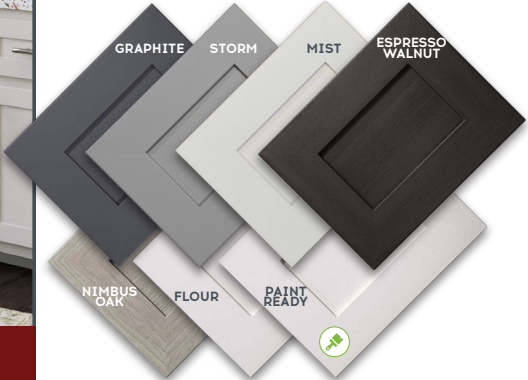

We are constantly delivering new items and enhancements to our product line. Please contact your sales rep for the most current product information.

PRODUCT MENU

DOOR STYLES AND COLORS

Flour Shaker

SHAKER: Our classic Shaker door available in 7 colors and a primed-for-paint option.

Shaker Fusion Storm

FUSION: Slab drawer fronts in combination with 5-piece door fronts.

DOOR STYLES AND COLORS

SLAB: A clean, modern look available in 7 colors and a primed-for-paint option.

SLIDE: An enhanced shaker style available in 4 colors.

Arch

Satin Nickel, Chrome,
Matte Black, Rose Gold
6", 7-1/8"; 1-7/16" Knob

Loft

Satin Nickel, Chrome,
Matte Black, Rose Gold
4-5/8", 5-7/8"; 15/16" Knob

Square

Satin Nickel, Chrome,
Matte Black, Rose Gold
4-1/4", 5-7/16"; 15/16" Knob