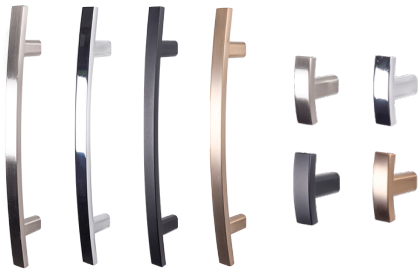

We are constantly delivering new items and enhancements to our product line. Please contact your sales rep for the most current product information.

PRODUCT MENU

DOOR STYLES AND COLORS

Flour Shaker

SHAKER: Our classic Shaker door available in 7 colors and a primed-for-paint option.

Shaker Fusion Storm

FUSION: Slab drawer fronts in combination with 5-piece door fronts.

DOOR STYLES AND COLORS

SLAB: A clean, modern look available in 7 colors and a primed-for-paint option.

SLIDE: An enhanced shaker style available in 4 colors.

HANDLES, PULLS & KNOBS

Bar Pull

Satin Nickel
4-1/2", 6"; 2" Knob

Artisan

Satin Nickel, Chrome,
Matte Black, Rose Gold
4-3/4", 6-1/16"; 1-7/32" Knob

Cottage

Satin Nickel, Chrome,
Matte Black, Rose Gold
4-1/2", 5-7/8"; 1-7/32" Knob

Arch

Satin Nickel, Chrome,
Matte Black, Rose Gold
6", 7-1/8"; 1-7/16" Knob

Loft

Satin Nickel, Chrome,
Matte Black, Rose Gold
4-5/8", 5-7/8"; 15/16" Knob

Square

Satin Nickel, Chrome,
Matte Black, Rose Gold
4-1/4", 5-7/16"; 15/16" Knob