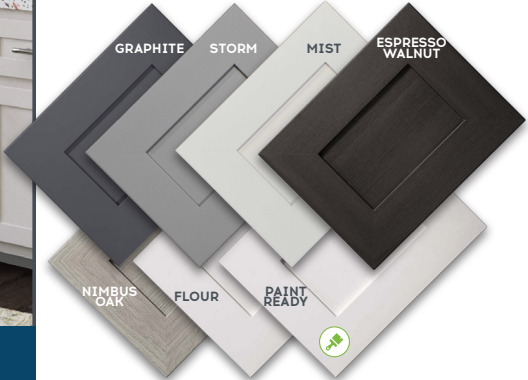

We are constantly delivering new items and enhancements to our product line. Please contact your sales rep for the most current product information.

PRODUCT MENU

DOOR STYLES AND COLORS

Flour Shaker

SHAKER: Our classic Shaker door available in 7 colors and a primed-for-paint option.

Shaker Fusion Storm

FUSION: Slab drawer fronts in combination with 5-piece door fronts.

DOOR STYLES AND COLORS

Snow Gloss Slab

SLAB: A clean, modern look available in 7 colors and a primed-for-paint option.

Graphite Slide

SLIDE: An enhanced shaker style available in 4 colors.

HANDLES, PULLS & KNOBS

Bar Pull

Satin Nickel
4-1/2", 6"; 2" Knob

Artisan

Satin Nickel, Chrome,
Matte Black, Rose Gold
4-3/4", 6-1/16"; 1-7/32" Knob

Square

Satin Nickel, Chrome,
Matte Black, Rose Gold
4-1/4", 5-7/16"; 15/16" Knob

CALL YOUR REP TODAY
TO FIND OUT MORE!

 **FERGUSON**
FACILITIES SUPPLY