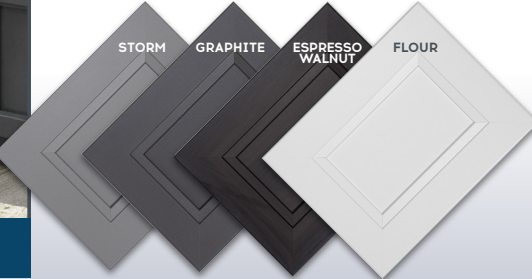

We are constantly delivering new items and enhancements to our product line. Please contact your sales rep for the most current product information.

PRODUCT MENU

DOOR STYLES AND COLORS

Flour Shaker

SHAKER: Our classic Shaker door available in 7 colors and a primed-for-paint option.

Shaker Fusion Storm

FUSION: Slab drawer fronts in combination with 5-piece door fronts.

DOOR STYLES AND COLORS

Snow Gloss Slab

SLAB: A clean, modern look available in 7 colors and a primed-for-paint option.

Graphite Slide

SLIDE: An enhanced shaker style available in 4 colors.

HANDLES, PULLS & KNOBS

Bar Pull

Satin Nickel
4-1/2", 6"; 2" Knob

Artisan

Satin Nickel, Chrome,
Matte Black, Rose Gold
4-3/4", 6-1/16"; 1-7/32" Knob

Cottage

Satin Nickel, Chrome,
Matte Black, Rose Gold
4-1/2", 5-7/8"; 1-7/32" Knob

Arch

Satin Nickel, Chrome,
Matte Black, Rose Gold
6", 7-1/8"; 1-7/16" Knob

Loft

Satin Nickel, Chrome,
Matte Black, Rose Gold
4-5/8", 5-7/8"; 15/16" Knob