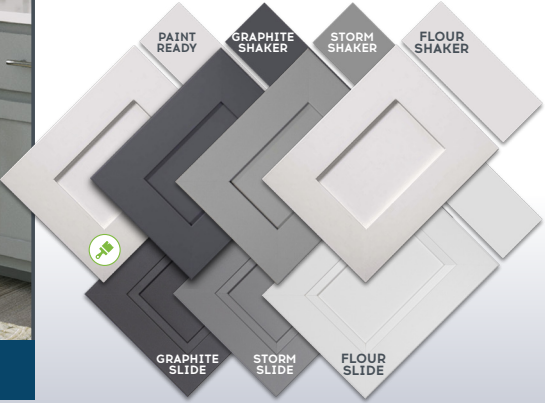

We are constantly delivering new items and enhancements to our product line. Please contact your sales rep for the most current product information.

PRODUCT MENU

DOOR STYLES AND COLORS

Flour Shaker

SHAKER: Our classic Shaker door available in 7 colors and a primed-for-paint option.

Shaker Fusion Storm

FUSION: Slab drawer fronts in combination with 5-piece door fronts.

DOOR STYLES AND COLORS

Snow Gloss Slab

SLAB: A clean, modern look available in 7 colors and a primed-for-paint option.

Graphite Slide

SLIDE: An enhanced shaker style available in 4 colors.

HANDLES, PULLS & KNOBS

Bar Pull

Satin Nickel
4-1/2", 6"; 2" Knob

Artisan

Satin Nickel, Chrome,
Matte Black, Rose Gold
4-3/4", 6-1/16"; 1-7/32" Knob