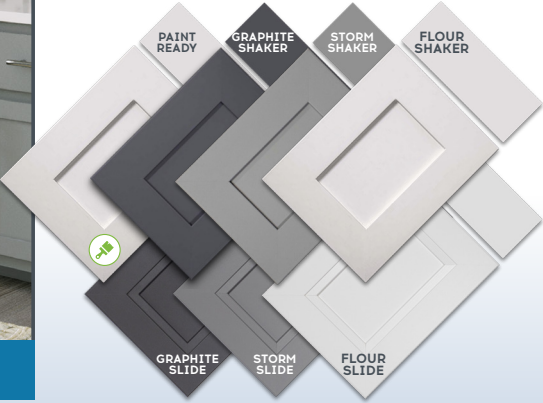

# DOOR STYLES AND COLORS

Flour Shaker

**SHAKER:** Our classic Shaker door available in 7 colors and a primed-for-paint option.

Shaker Fusion Storm

**FUSION:** Slab drawer fronts in combination with 5-piece door fronts.

# DOOR STYLES AND COLORS

Snow Gloss Slab

**SLAB:** A clean, modern look available in 7 colors and a primed-for-paint option.

Graphite Slide

**SLIDE:** An enhanced shaker style available in 4 colors.