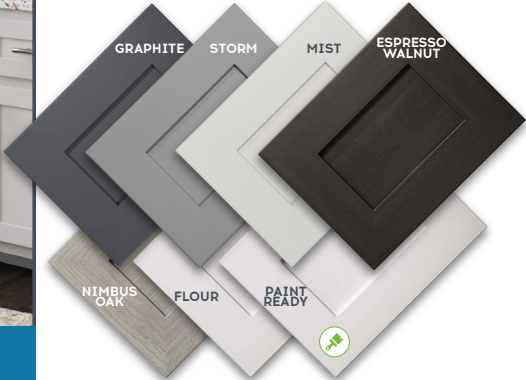

# DOOR STYLES AND COLORS

Flour Shaker

**SHAKER:** Our classic Shaker door available in 7 colors and a primed-for-paint option.

Shaker Fusion Storm

**FUSION:** Slab drawer fronts in combination with 5-piece door fronts.

# DOOR STYLES AND COLORS

Snow Gloss Slab

**SLAB:** A clean, modern look available in 7 colors and a primed-for-paint option.

Graphite Slide

**SLIDE:** An enhanced shaker style available in 4 colors.