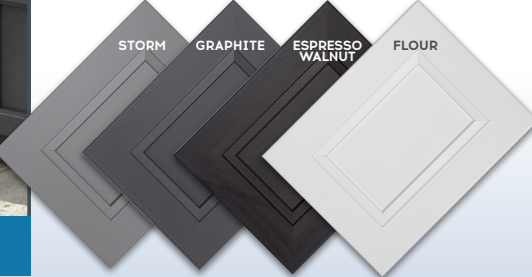

# DOOR STYLES AND COLORS

Flour Shaker

**SHAKER:** Our classic Shaker door available in 7 colors and a primed-for-paint option.

Shaker Fusion Storm

**FUSION:** Slab drawer fronts in combination with 5-piece door fronts.

# DOOR STYLES AND COLORS

Snow Gloss Slab

**SLAB:** A clean, modern look available in 7 colors and a primed-for-paint option.

Graphite Slide

**SLIDE:** An enhanced shaker style available in 4 colors.