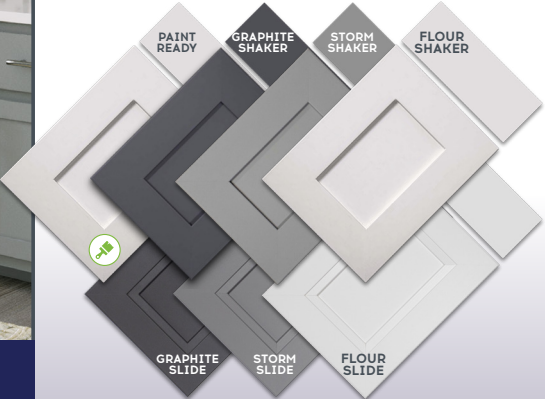

# DOOR STYLES AND COLORS

Flour Shaker

**SHAKER:** Our classic Shaker door available in 7 colors and a primed-for-paint option.

Shaker Fusion Storm

**FUSION:** Slab drawer fronts in combination with 5-piece door fronts.

# DOOR STYLES AND COLORS

Snow Gloss Slab

**SLAB:** A clean, modern look available in 7 colors and a primed-for-paint option.

Graphite Slide

**SLIDE:** An enhanced shaker style available in 4 colors.