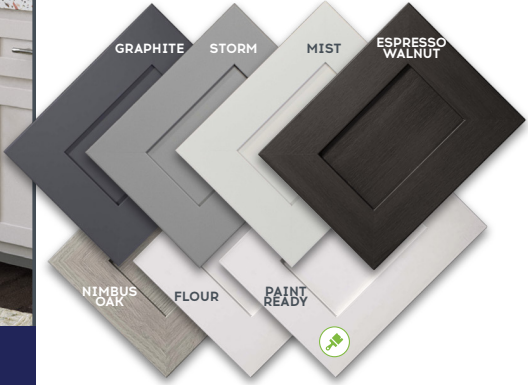

# DOOR STYLES AND COLORS

Flour Shaker

**SHAKER:** Our classic Shaker door available in 7 colors and a primed-for-paint option.

Shaker Fusion Storm

**FUSION:** Slab drawer fronts in combination with 5-piece door fronts.

# DOOR STYLES AND COLORS

Snow Gloss Slab

**SLAB:** A clean, modern look available in 7 colors and a primed-for-paint option.

Graphite Slide

**SLIDE:** An enhanced shaker style available in 4 colors.

## Square

Satin Nickel, Chrome,  
Matte Black, Rose Gold  
5-7/16", 6-11/16"; 15/16" Knob

Our experienced Lowe's Pro Supply Project Support Team will walk and measure all your unit types and supply samples of the most popular colors and styles for your selection.