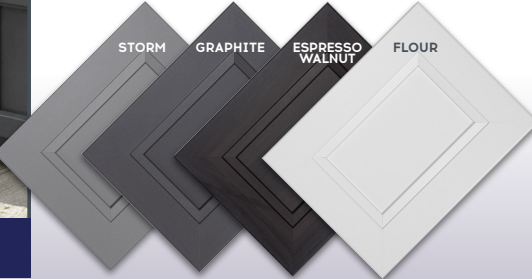

# DOOR STYLES AND COLORS

Flour Shaker

**SHAKER:** Our classic Shaker door available in 7 colors and a primed-for-paint option.

Shaker Fusion Storm

**FUSION:** Slab drawer fronts in combination with 5-piece door fronts.

# DOOR STYLES AND COLORS

Snow Gloss Slab

**SLAB:** A clean, modern look available in 7 colors and a primed-for-paint option.

Graphite Slide

**SLIDE:** An enhanced shaker style available in 4 colors.